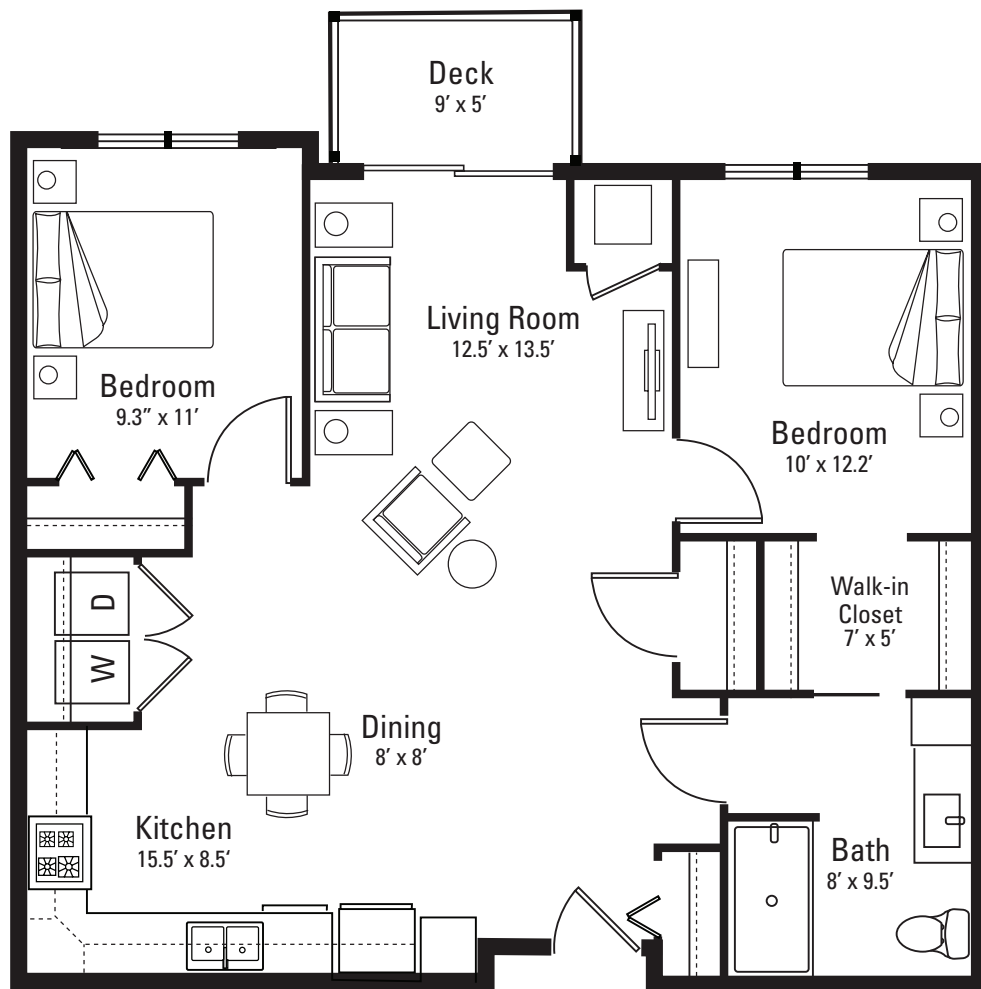

# Two Bedroom, One Bath F

960 square feet | \$3,190

Units 113, 233, 333, 433

3/1/25